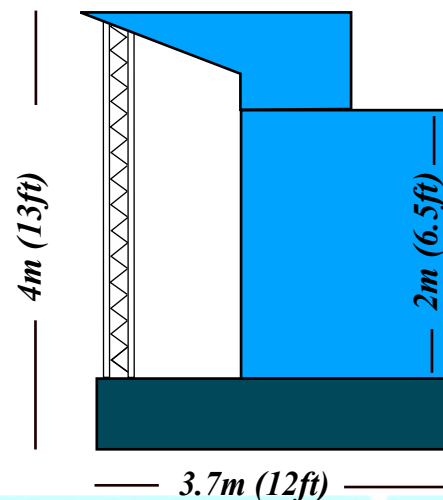

Triple A Events Ltd
Unit E5, St Georges Business Park, Castle Road
Sittingbourne, Kent ME10 3TB

Mobile Stage Trailer TR1612

twitter @tripleaeventsuk

facebook/tripleaeventsuk

0800 772 3242

www.tripleaevents.co.uk

info@tripleaevents.co.uk