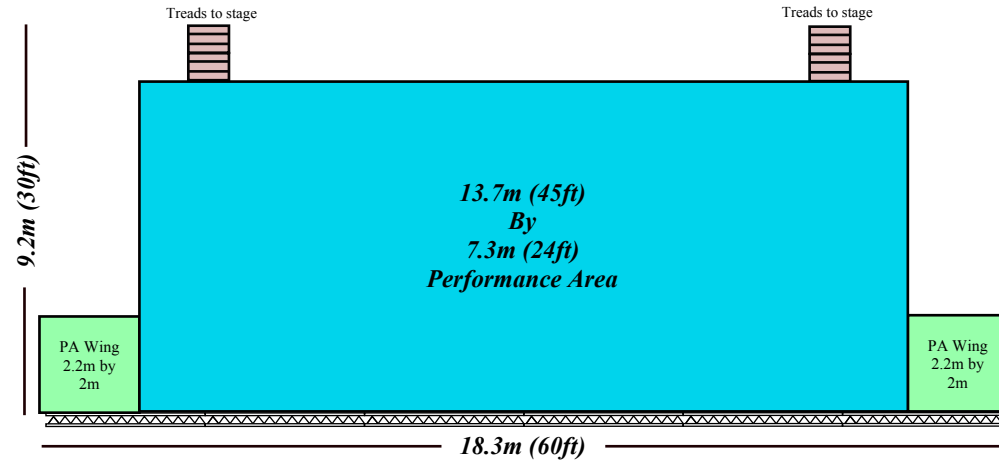

Triple A Events Ltd
Unit E5, St Georges Business Park, Castle Road
Sittingbourne, Kent ME10 3TB

Mobile Trailer Stage 4524/3

twitter @tripleaeventsuk

facebook/tripleaeventsuk

0800 772 3242

www.tripleaevents.co.uk