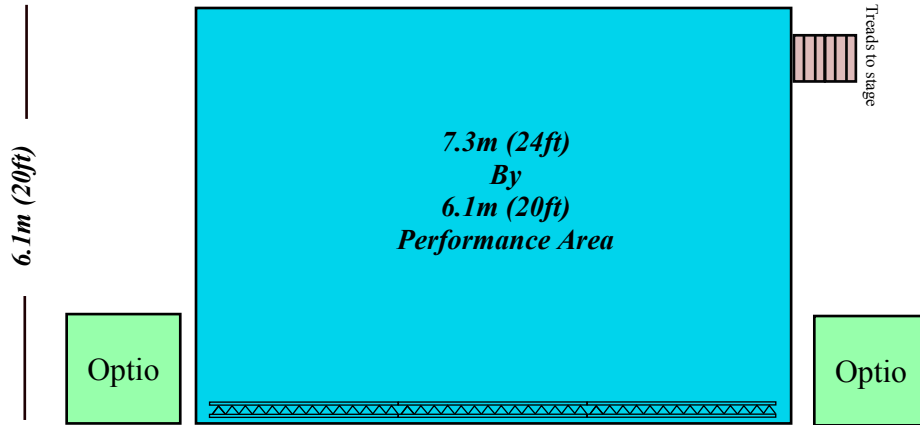

Triple A Events Ltd
Unit E5, St Georges Business Park, Castle Road
Sittingbourne, Kent ME10 3TB

Mobile Trailer Stage TR2420/2

twitter @tripleaeventsuk

facebook/tripleaeventsuk

0800 772 3242

www.tripleaevents.co.uk

info@tripleaevents.co.uk