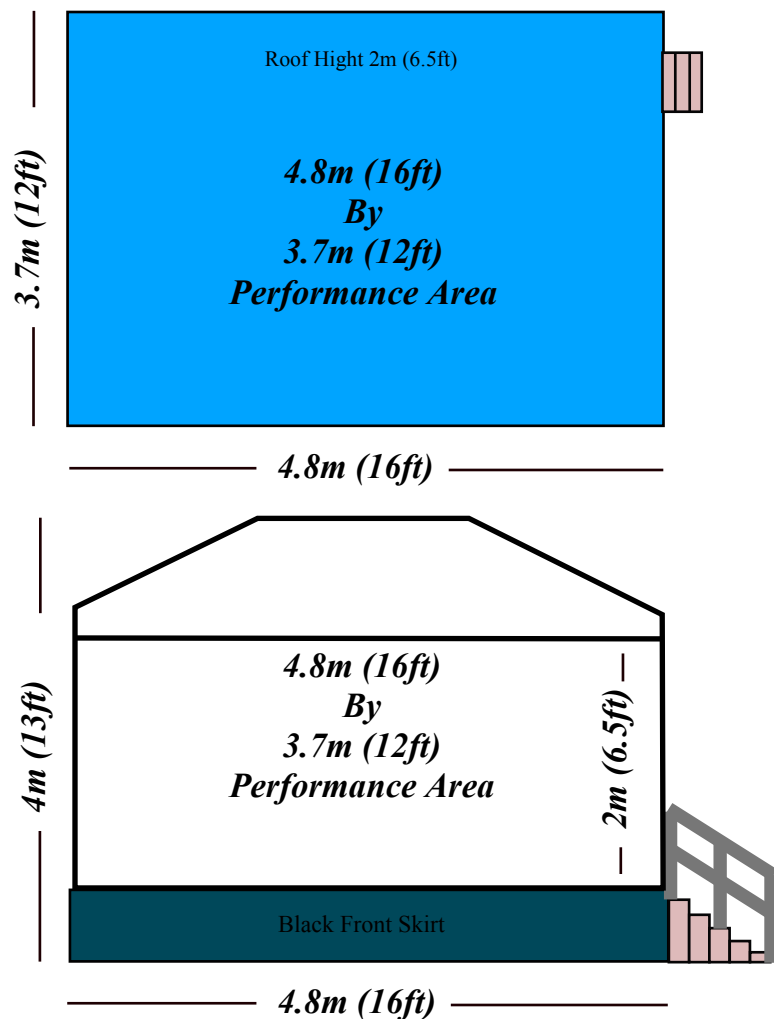

Triple A Events Ltd
Unit E5, St Georges Business Park, Castle Road
Sittingbourne, Kent ME10 3TB

Stage RS1612 Main View

twitter @tripleaeventsuk

facebook/tripleaeventsuk

0800 772 3242

www.tripleaevents.co.uk

info@tripleaevents.co.uk