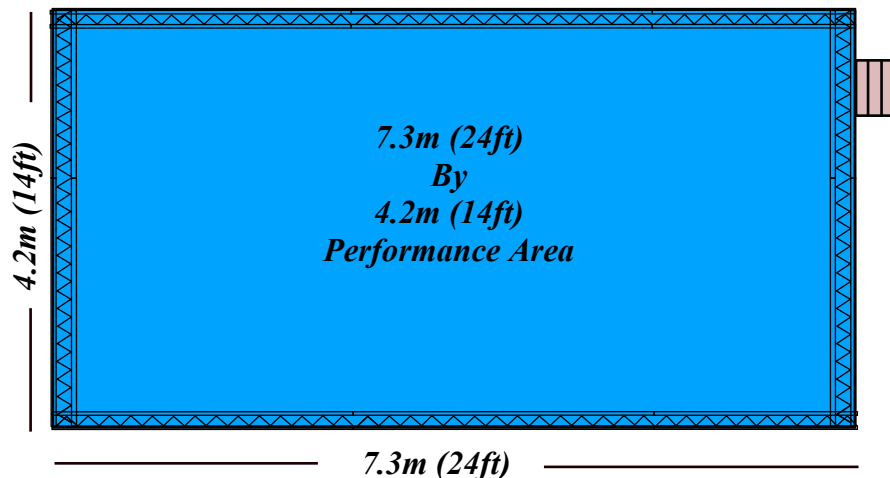

Triple A Events Ltd
Unit E5, St Georges Business Park, Castle Road
Sittingbourne, Kent ME10 3TB

Truss Stage BU2414

twitter @tripleaeventsuk

facebook/tripleaeventsuk

0800 772 3242

www.tripleaevents.co.uk

info@tripleaevents.co.uk