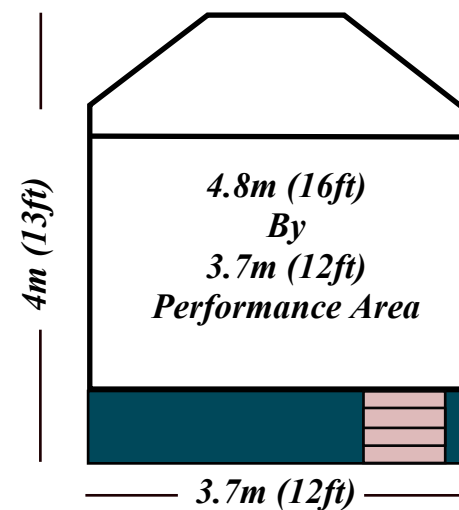

Triple A Events Ltd
Unit E5, St Georges Business Park, Castle Road
Sittingbourne, Kent ME10 3TB

Stage RS1612 Main View

twitter @tripleaeventsuk

facebook/tripleaeventsuk

0800 772 3242

www.tripleaevents.co.uk

info@tripleaevents.co.uk