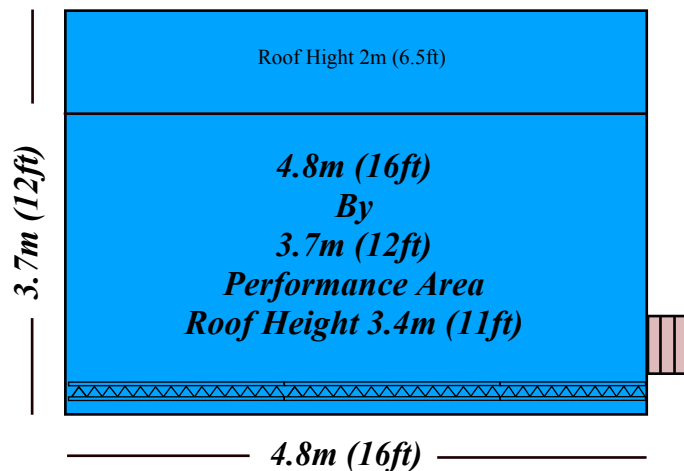

Triple A Events Ltd
Unit E5, St Georges Business Park, Castle Road
Sittingbourne, Kent ME10 3TB

Mobile Stage Trailer TR1612

twitter @tripleaeventsuk

facebook/tripleaeventsuk

0800 772 3242

www.tripleaevents.co.uk

info@tripleaevents.co.uk