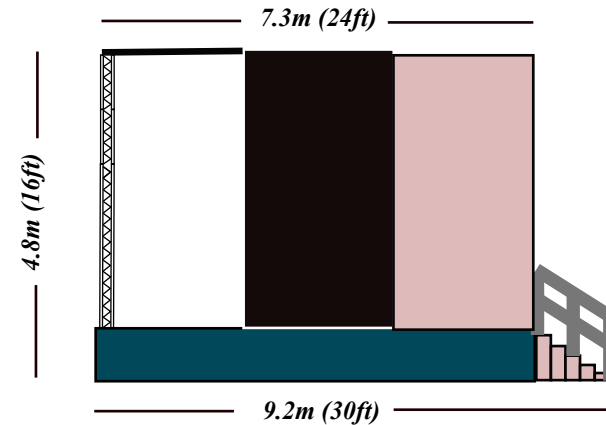

Triple A Events Ltd
Unit E5, St Georges Business Park, Castle Road
Sittingbourne, Kent ME10 3TB

Mobile Trailer Stage 4524/3

twitter @tripleaeventsuk

facebook/tripleaeventsuk

0800 772 3242

www.tripleaevents.co.uk