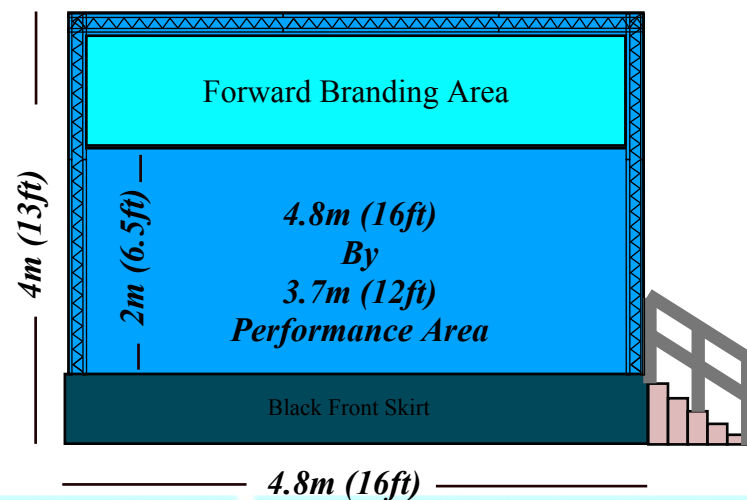

Triple A Events Ltd
Unit E5, St Georges Business Park, Castle Road
Sittingbourne, Kent ME10 3TB

Mobile Stage Trailer TR1612

twitter @tripleaeventsuk

facebook/tripleaeventsuk

0800 772 3242

www.tripleaevents.co.uk

info@tripleaevents.co.uk