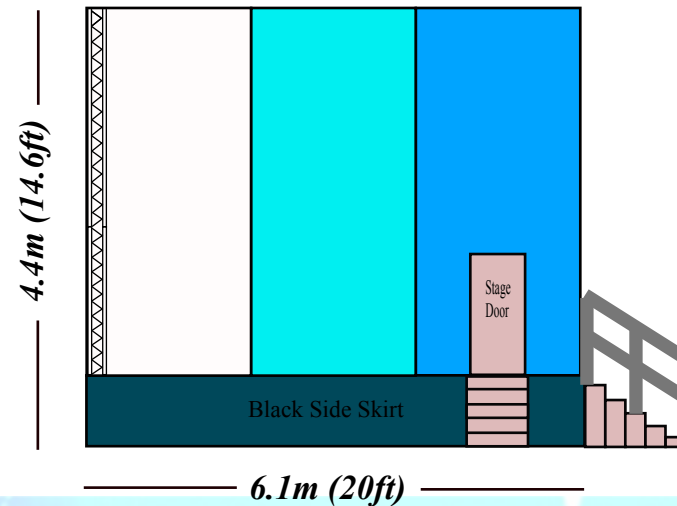

Triple A Events Ltd
Unit E5, St Georges Business Park, Castle Road
Sittingbourne, Kent ME10 3TB

Mobile Trailer Stage TR2420/2

twitter @tripleaeventsuk

facebook/tripleaeventsuk

0800 772 3242

www.tripleaevents.co.uk

info@tripleaevents.co.uk