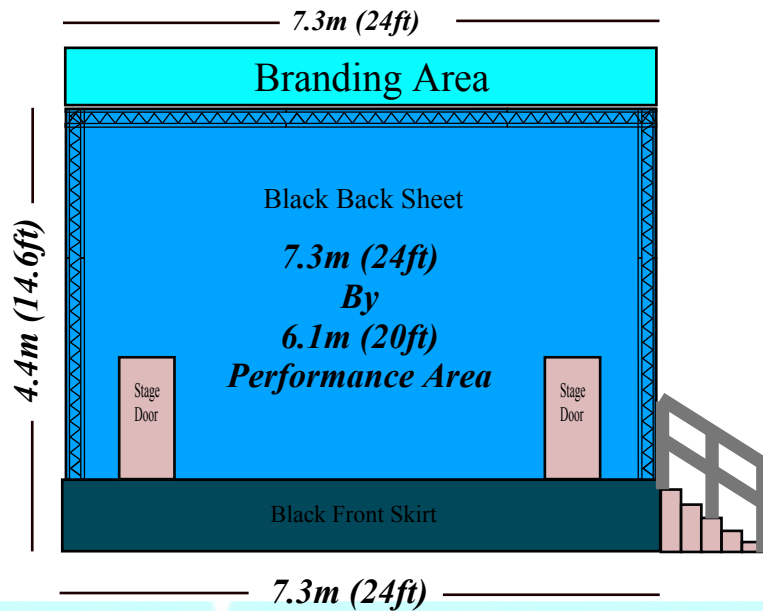

Triple A Events Ltd
Unit E5, St Georges Business Park, Castle Road
Sittingbourne, Kent ME10 3TB

Mobile Trailer Stage TR2420/2

twitter @tripleaeventsuk

facebook/tripleaeventsuk

0800 772 3242

www.tripleaevents.co.uk

info@tripleaevents.co.uk