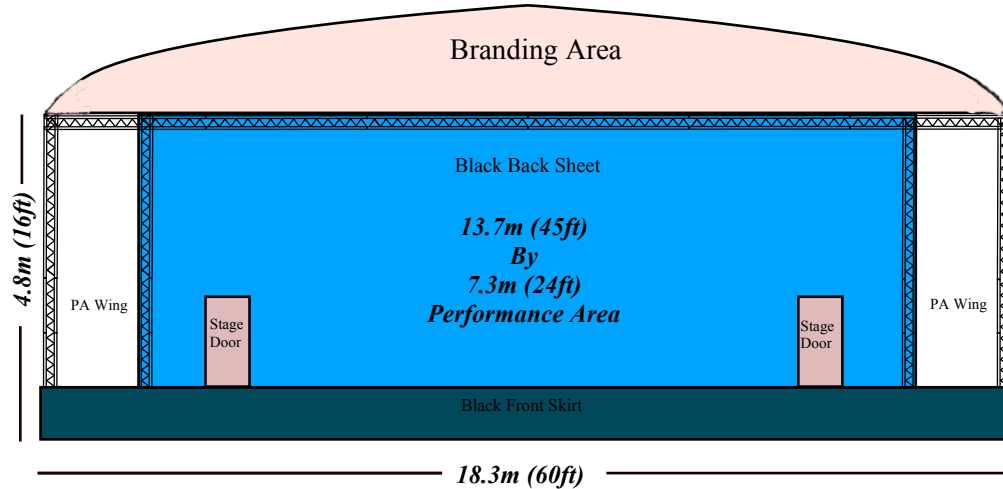

Triple A Events Ltd
Unit E5, St Georges Business Park, Castle Road
Sittingbourne, Kent ME10 3TB

Mobile Trailer Stage 4524/3

twitter @tripleaeventsuk

facebook/tripleaeventsuk

0800 772 3242

www.tripleaevents.co.uk