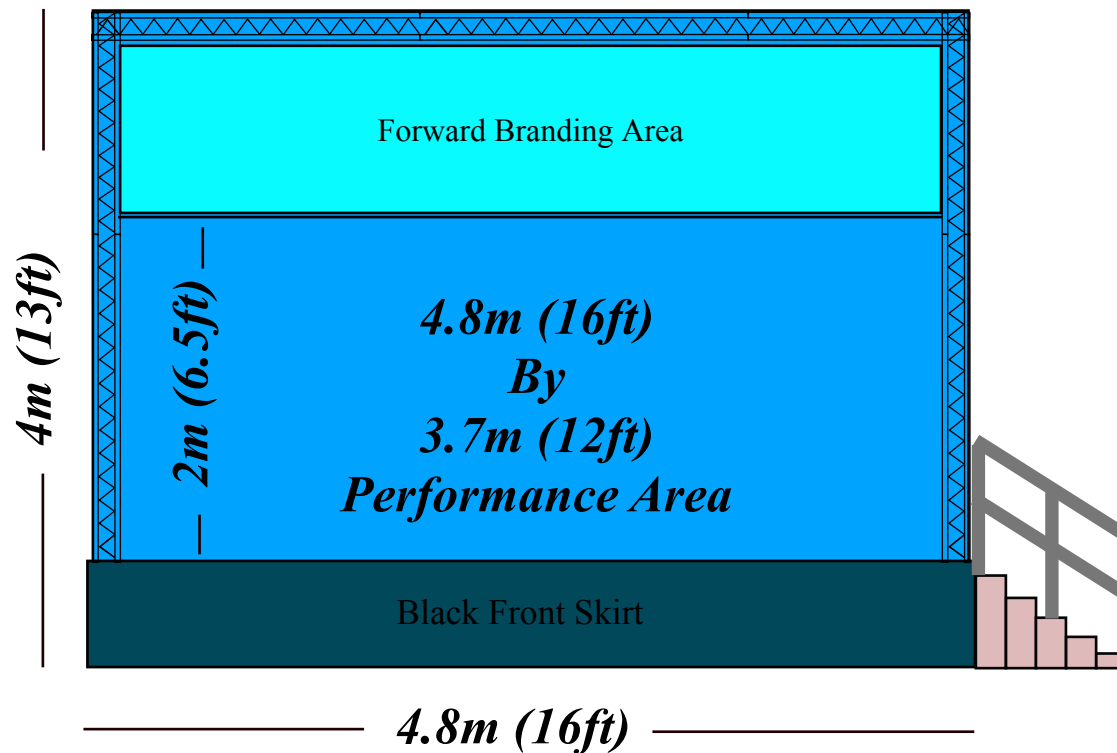

Triple A Events Ltd
Unit E5, St Georges Business Park, Castle Road
Sittingbourne, Kent ME10 3TB

Mobile Stage TR1612
Front View

twitter @tripleaeventsuk

facebook/tripleaeventsuk

0800 772 3242

www.tripleaevents.co.uk

info@tripleaevents.co.uk