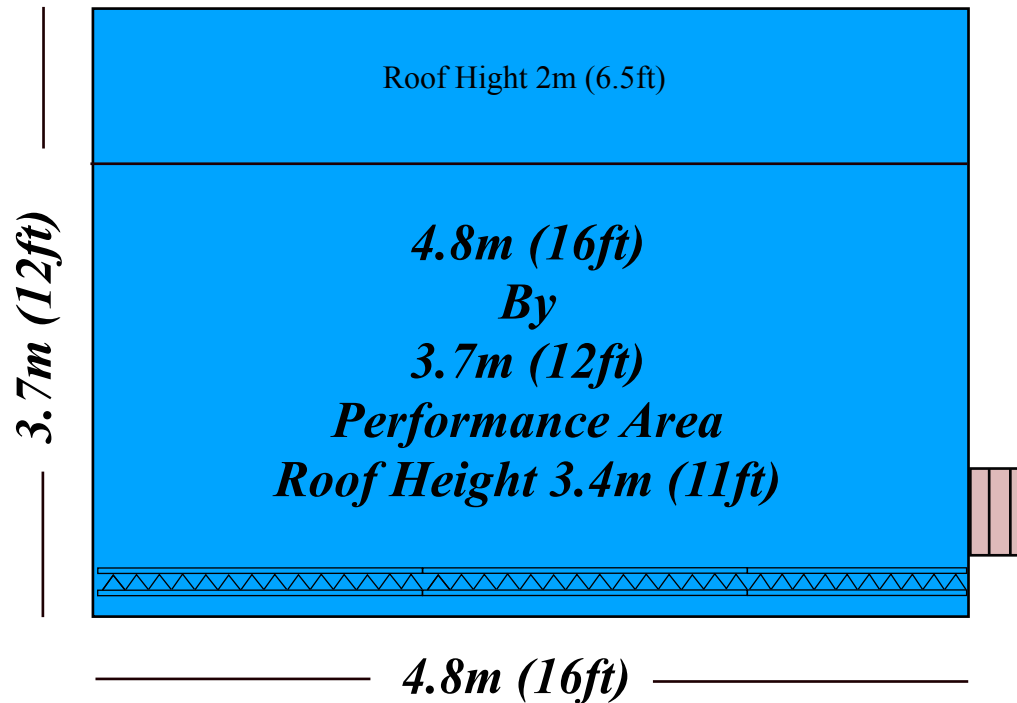

Triple A Events Ltd
Unit E5, St Georges Business Park, Castle Road
Sittingbourne, Kent ME10 3TB

Mobile Stage TR1612
Floor View

twitter @tripleaeventsuk

facebook/tripleaeventsuk

0800 772 3242

www.tripleaevents.co.uk

info@tripleaevents.co.uk