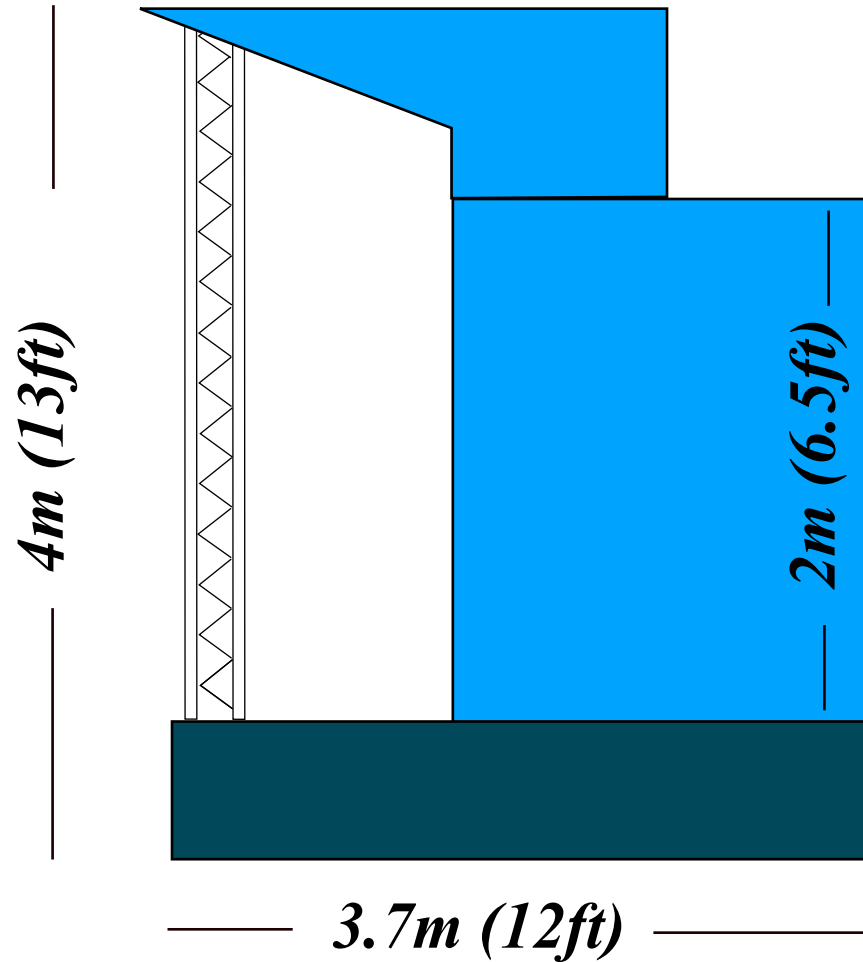

facebook/tripleaeventsuk

0800 772 3242

www.tripleaevents.co.uk

info@tripleaevents.co.uk

Triple A Events Ltd
Unit E5, St Georges Business Park, Castle Road
Sittingbourne, Kent ME10 3TB

Mobile Stage TR1612
Side View