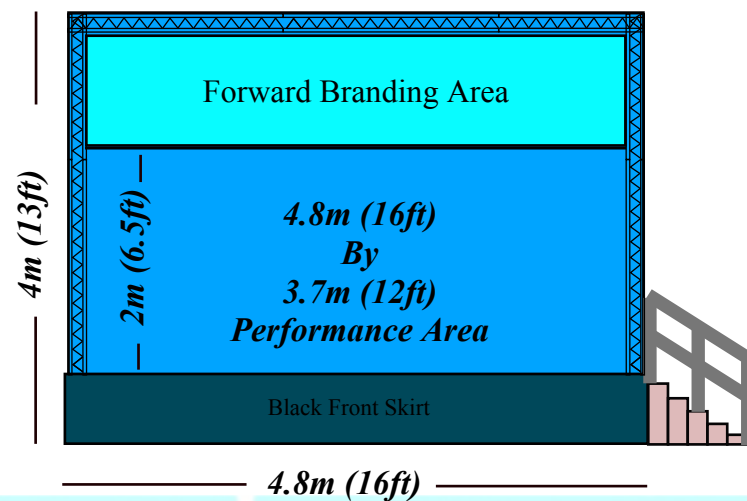

Triple A Events Ltd
Unit E5, St Georges Business Park, Castle Road
Sittingbourne, Kent ME10 3TB

Mobile Stage Trailer TR1612

twitter @tripleaeventsuk

facebook/tripleaeventsuk

0800 772 3242

www.tripleaevents.co.uk

info@tripleaevents.co.uk