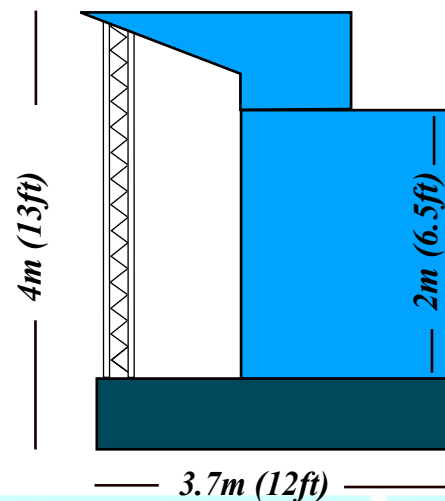

Triple A Events Ltd
Unit E5, St Georges Business Park, Castle Road
Sittingbourne, Kent ME10 3TB

Mobile Stage Trailer TR1612

twitter @tripleaeventsuk

facebook/tripleaeventsuk

0800 772 3242

www.tripleaevents.co.uk

info@tripleaevents.co.uk