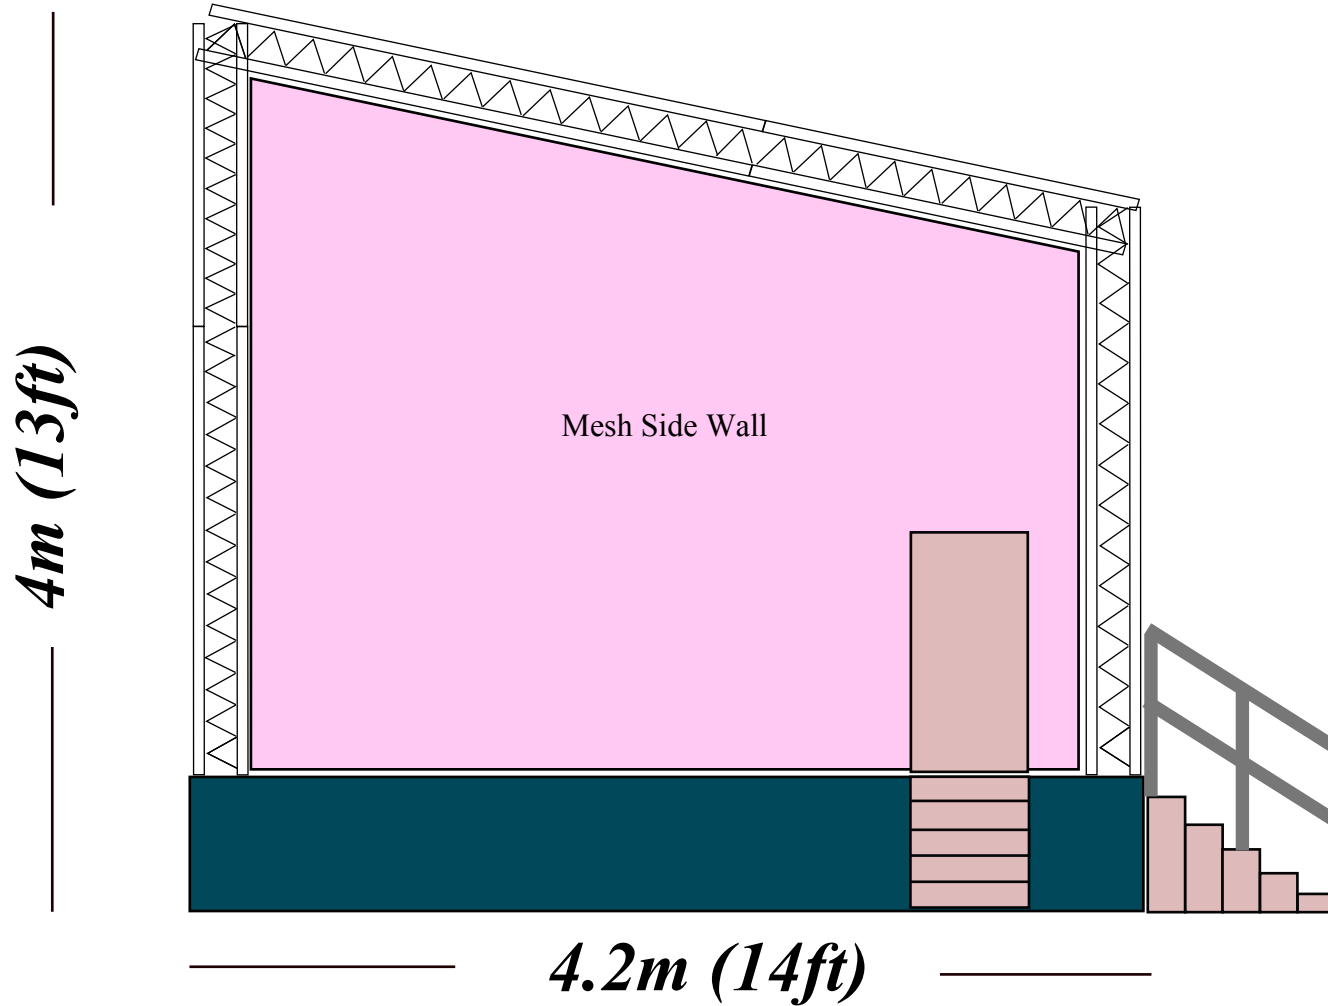

www.tripleaevents.co.uk

info@tripleaevents.co.uk

Triple A Events Ltd
Unit E5, St Georges Business Park, Castle Road
Sittingbourne, Kent ME10 3TB

Truss Stage BU2414
Side View

twitter @tripleaeventsuk

facebook/tripleaeventsuk