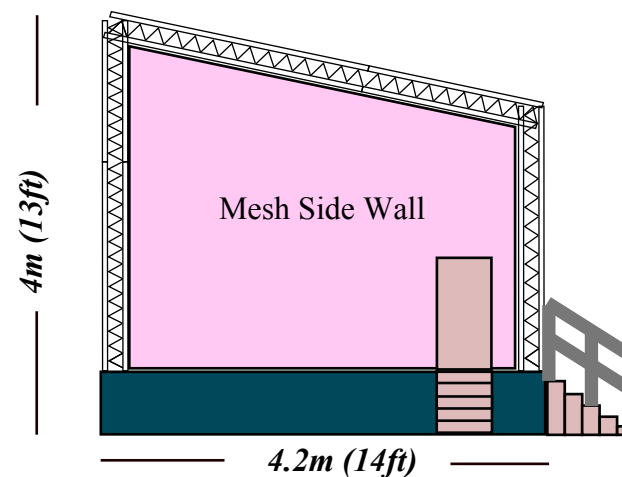

Triple A Events Ltd
Unit E5, St Georges Business Park, Castle Road
Sittingbourne, Kent ME10 3TB

Truss Stage BU2414

twitter @tripleaeventsuk

facebook/tripleaeventsuk

0800 772 3242

www.tripleaevents.co.uk

info@tripleaevents.co.uk