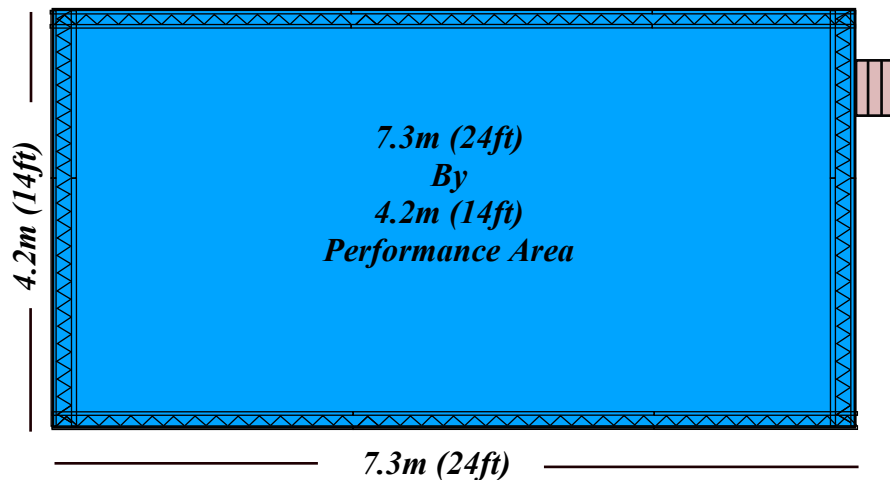

Triple A Events Ltd
Unit E5, St Georges Business Park, Castle Road
Sittingbourne, Kent ME10 3TB

Truss Stage BU2414

twitter @tripleaeventsuk

facebook/tripleaeventsuk

0800 772 3242

www.tripleaevents.co.uk

info@tripleaevents.co.uk