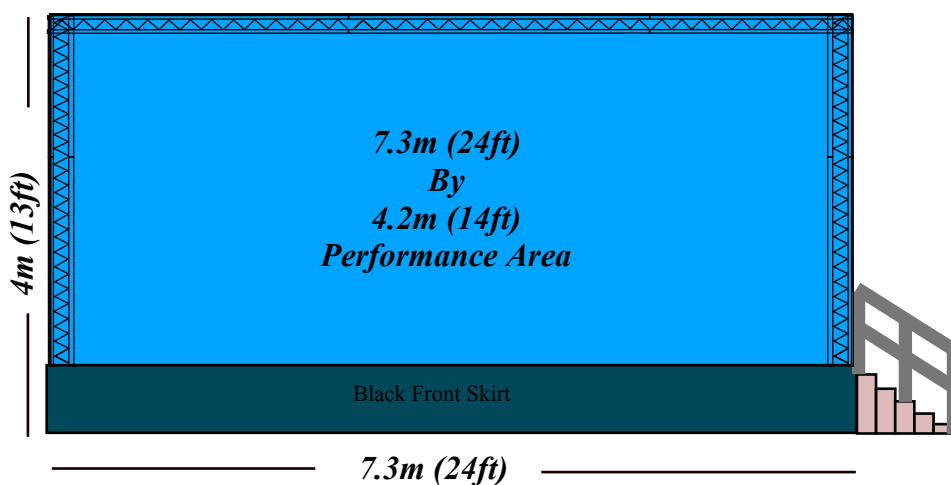

Triple A Events Ltd
Unit E5, St Georges Business Park, Castle Road
Sittingbourne, Kent ME10 3TB

Truss Stage BU2414

twitter @tripleaeventsuk

facebook/tripleaeventsuk

0800 772 3242

www.tripleaevents.co.uk

info@tripleaevents.co.uk